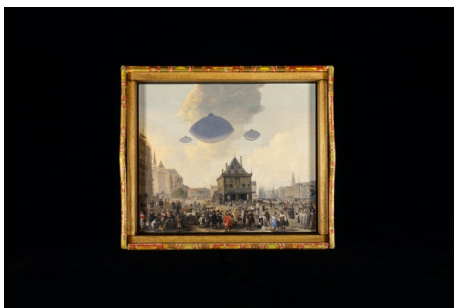

Brett Angell
Beware Of Weather, 2023
Assemblage
6 1/8 x 7 1/8 x 2 1/8 inches
(BA033)