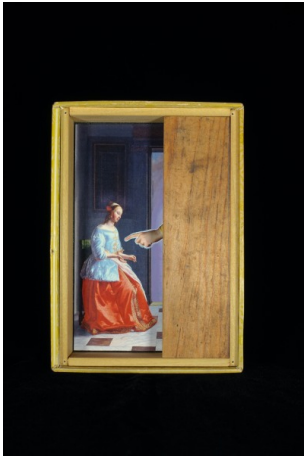

Brett Angell
Annunciation (I've Got News For You),
2023
Assemblage
8 3/8 x 5 7/8 x 2 1/2 inches
(BA029)