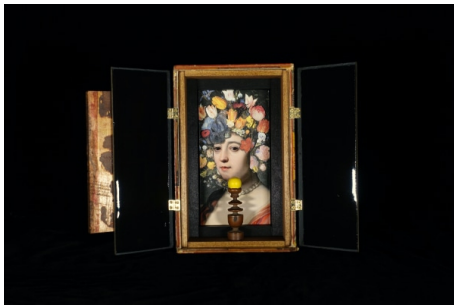

Brett Angell
For Monsters Only, 2023
Assemblage
8 13/16 x 5 1/4 x 3 inches
(BA055)

Brett Angell
Flora, 2023
Assemblage
8 5/8 x 11 3/4 x 2 7/8 inches
(BA054)