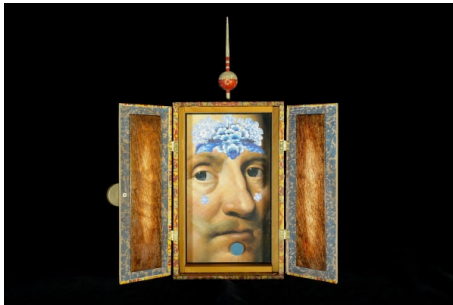

Brett Angell
Delft Narcotic, 2021
Assemblage
8 7/8 x 9 3/4 x 3 3/8 inches
(BA042)

Brett Angell
Delft Hallucinogen, 2021
Assemblage
13 1/2 x 10 3/4 x 2 3/4 inches
(BA041)