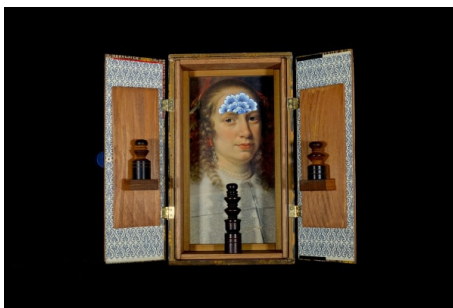

Brett Angell
Delft Narcotic, 2021
Assemblage
8 7/8 x 9 3/4 x 3 3/8 inches
(BA042)