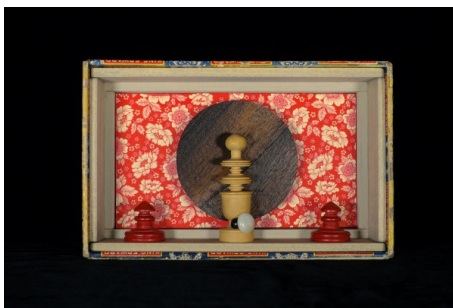

Brett Angell
Badge, 2023
Assemblage
5 3/8 x 8 1/2 x 2 7/16 inches
(BA028)