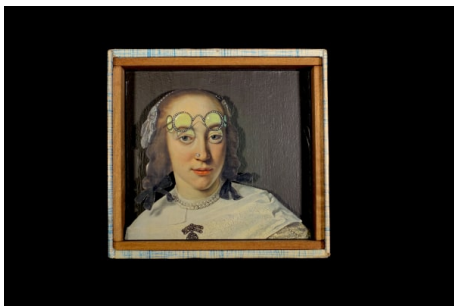

Brett Angell
These Things Are Nice But..., 2021
Assemblage
9 3/16 x 10 3/8 x 2 15/16 inches
(BA092)

Brett Angell
Through Being Cool, 2022
Assemblage
6 1/2 x 6 7/8 x 2 1/8 inches
(BA094)

Brett Angell
Tulip Guild, 2022
Assemblage
10 3/4 x 7 1/2 x 2 3/8 inches
(BA093)