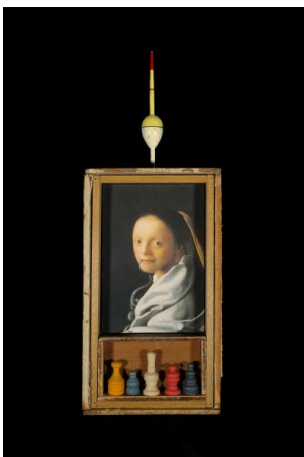

Brett Angell
Met Hoed, 2022
Assemblage
8 7/8 x 5 3/8 x 2 1/2 inches
(BA072)

Brett Angell
Morgenster, 2022
Assemblage
8 5/8 x 6 5/8 x 2 3/8 inches
(BA073)