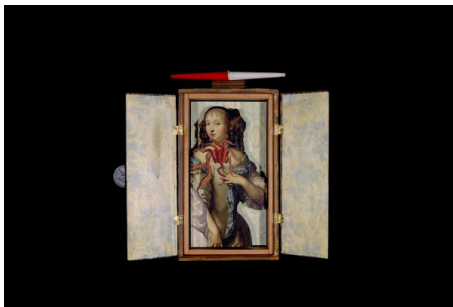

Brett Angell
Not At All, 2023
Assemblage
13 1/2 x 5 x 2 5/8 inches
(BA071)

Brett Angell
Natural Adjustment, 2021
Assemblage
10 3/8 x 10 3/4 x 3 inches
(BA070)